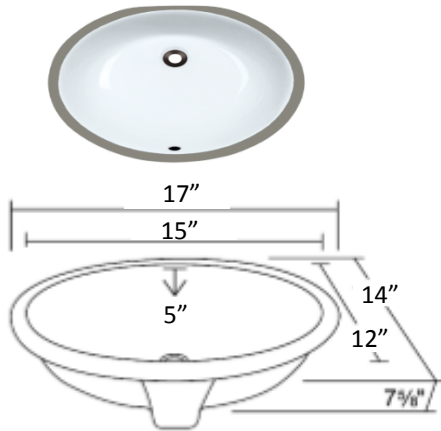

BATHROOM BOWLS

2209 SMALL OVAL

Available White or Bisque